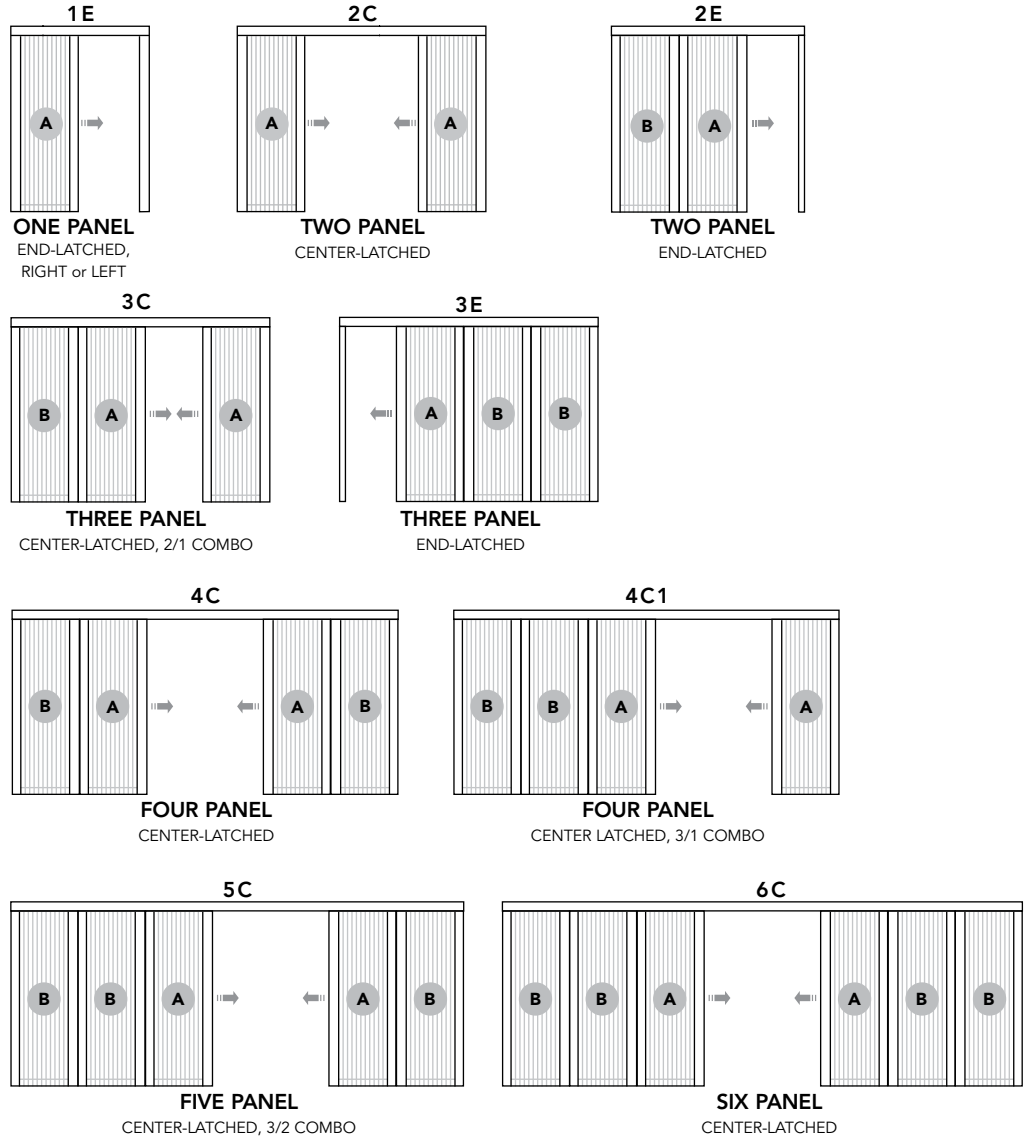

Wheelchair Accessible
flat bottom for easy access 

Inspire IN100 Single Door

PART NUMBER	STANDARD SIZE		COLOR	PRICE PER UNIT
	WIDTH* trim to fit	HEIGHT		
IN100033981	up to 39"	fits 79" – 81"	<input type="checkbox"/> White	\$225.00
IN100743981			<input checked="" type="checkbox"/> Brownstone	
IN100693981			<input type="checkbox"/> Adobe	
IN100663981			<input type="checkbox"/> Desert Tan	

* Minimum width: 20"

- **Self-adjusting** to fit uneven openings
- **Smooth, easy operation** with the touch of a finger
- **Wheelchair accessible** with flat bottom guide
- **Cassette is removable** for seasonal storage
- **Low Maintenance** screen is protected by cassette
- **Powder-coated finish** is attractive and durable
- **Easy to install** with fully assembled no-cut cassette
- **Elegant** pleated screen folds away
- **Die-cast** metal handle
- **Five year warranty** on all mechanical parts

COLOR

OPENING CONFIGURATIONS • VIEW FROM THE OUTSIDE

Inspire (Single, Double, Multi) CUSTOM SIZE

WIDTH PER PANEL Min-Max	HEIGHT PER PANEL Min-Max	PRICE PER PANEL*
20" – 63"	40" – 84"	\$450.00
	84-1/8" – 96"	\$550.00
	96-1/8" – 114" <i>For larger openings, call for quote</i>	\$675.00

* For double or multi options, price listed is per panel.

- When ordering: provide the net finished opening dimension, color, total number of desired screen panels and directional preference as viewed from outside.
- Panels may be combined to accommodate larger openings. Maximum number of panels per opening: 3 from right / 3 from left = 6 TOTAL PANELS UP TO 31.5 ft.
- Panels must have a difference of at least 14" between the height and width dimensions.