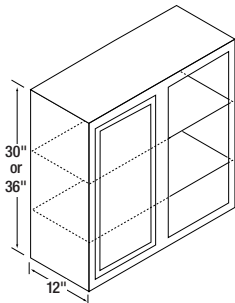

Item	Chadwood Oak	Richwood Lite Oak	Bretwood Maple	Mellowood Maple
24WCT*	177.00	229.00	203.00	203.00
36WCT*	229.00	288.00	263.00	263.00

All lines may be pulled 4-1/2".

*Single door.

30" High Wall Corner Cabinets (WC)

Item	Chadwood Oak	Richwood Lite Oak	Bretwood Maple	Mellowood Maple
24WC*	141.00	183.00	161.00	161.00
36WC*	183.00	230.00	208.00	208.00
39WC	195.00	250.00	223.00	223.00
42WC	203.00	256.00	231.00	231.00
48WC	224.00	282.00	256.00	256.00

24WC- Can pull to 28-1/2" - 1-6" Opening, 1-6" Stile, 1-9" Opening for a 27 x 9-1/2" door.

36WC- Can pull to 40-1/2" - 1-6" Opening, 1-6" Stile, 1-21" Opening for a 27 x 21-1/2" door.

39WC- Can pull to 43-1/2" - 1-6" Opening, 1-6" Stile, 2-10-1/2" Openings for 2-27 x 11" doors. 1-3" Stile (between 10-1/2" openings)

42WC- Can pull to 46-1/2" - 1-6" Opening, 1-6" Stile, 2-12" Openings for 2-27 x 12-1/2" doors. 1-3" Stile (between 12" openings)

48WC- Can pull to 52-1/2" - 1-6" Opening, 1-6" Stile, 2-15" Openings for 2-27 x 15-1/2" doors. 1-3" Stile (between 15" openings)

All lines may be pulled 4-1/2".

*Single door.