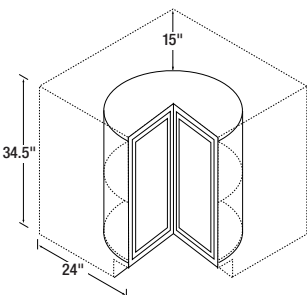

The 39BC cabinet must be pulled to 39" and may be pulled to 46". The 42BC and 48BC may be pulled to 49".

Lazy Susan Corner Cabinet (LS)

Item	Chadwood Oak	Richwood Lite Oak	Bretwood Maple	Mellowood Maple
36LS	412.00	503.00	471.00	471.00

Lazy Susan is 34-1/2" high and takes up 36" on each wall. Actual shelf is 24" diameter.

Cabinet Code Descriptions

For ease of ordering, the numerical designation indicates the cabinet width, the letter identifies the height.