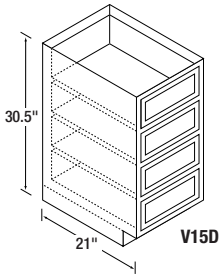

Item	Chadwood Oak	Richwood Lite Oak	Bretwood Maple	Mellowood Maple
V12B	172.00	225.00	196.00	196.00
V15D	241.00	241.00	276.00	276.00
V24S	203.00	256.00	231.00	231.00
V30S	224.00	283.00	256.00	256.00
V36SD	291.00	373.00	332.00	332.00
V42S*	303.00	384.00	346.00	346.00
V48S*	320.00	408.00	365.00	365.00
V30KH**	130.00	130.00	149.00	149.00

*Two outside working drawers.
**Can be cut down 3" on each side.