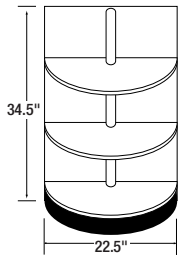

Item	Chadwood Oak	Richwood Lite Oak	Bretwood Maple	Mellowood Maple
BWN 1/2	135.00	135.00	154.00	154.00

Half round is 12" deep.