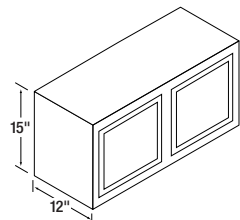

15" High Wall Cabinets (X)

Item	Chadwood Oak	Richwood Lite Oak	Bretwood Maple	Mellowood Maple
30X	132.00	168.00	151.00	151.00
33X	135.00	174.00	154.00	154.00
36X	140.00	180.00	160.00	160.00
39X	141.00	183.00	161.00	161.00

Cabinet Code Descriptions

For ease of ordering, the numerical designation indicates the cabinet width, the letter identifies the height.