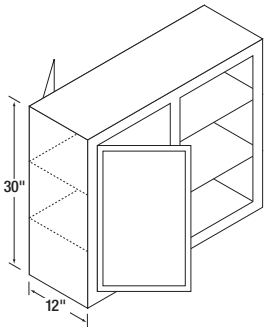

30" High Peninsula Wall Corner Cabinet (WC-P)

Item	Chadwood Oak	Richwood Lite Oak	Bretwood Maple	Mellowood Maple
24WC-P	215.00	278.00	245.00	245.00

24WCP- Can pull to 28-1/2" - 1-6" Opening. 1-6" Stile. 1-9" Opening. 1- 27x9-1/2" door (inside). 1- 27x21-1/2" door (backside).