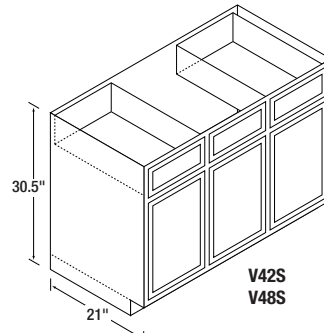

KK Door Styles

Chadwood: Solid Appalachian oak frames are joined by mortise and tenon. The recessed plywood insert is three-ply with a rotary cut red oak veneer. Drawer heads have routed finger pulls.

Richwood Lite: Door frames are made of solid oak, mortised and tenoned. The raised panel insert is made of warp-resistant engineered wood for greater stability, with a rotary cut red oak veneer. Drawer heads have routed finger pulls.

Bretwood and Mellowood Maple: Door frames are mortised and tenoned construction of solid hard maple. The recessed plywood insert is three-ply with a rotary cut hard maple veneer.

Glenwood Beech: Shaker style door frames are made of solid beech, mortised and tenoned. The recessed plywood insert is three-ply with a rotary cut hard maple veneer.

Cabinet Code Descriptions

For ease of ordering, the numerical designation indicates the cabinet width, the letter identifies the height.