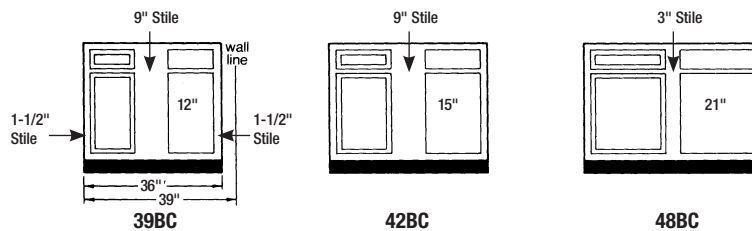

Item	Chadwood Oak	Richwood Lite Oak	Bretwood Maple	Mellowood Maple
39BC	237.00	304.00	270.00	270.00
42BC	245.00	312.00	280.00	280.00
48BC	262.00	336.00	300.00	300.00

The 39BC cabinet must be pulled to 39" and may be pulled to 46". The 42BC and 48BC may be pulled to 49".

Lazy Susan Corner Cabinet (LS)