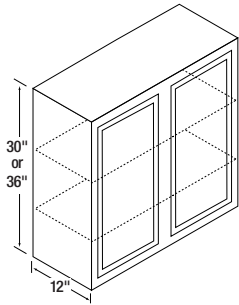

30" High Wall Cabinets (W)

Item	Chadwood Oak	Richwood Lite Oak	Bretwood Maple	Mellowood Maple
9W*	108.00	135.00	123.00	123.00
12W*	123.00	153.00	141.00	141.00
15W*	128.00	159.00	145.00	145.00
18W*	135.00	174.00	154.00	154.00
21W*	141.00	183.00	161.00	161.00
24W*	153.00	198.00	175.00	175.00
27W	183.00	230.00	208.00	208.00
30W	192.00	243.00	219.00	219.00
33W	196.00	251.00	224.00	224.00
36W	214.00	272.00	244.00	244.00
42W	227.00	286.00	259.00	259.00
48W	245.00	312.00	280.00	280.00

*Single door. Single door wall units are reversible for right or left hinging, simply turn the cabinet over.