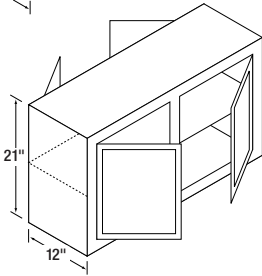

21" High Peninsula Wall Cabinets (R-P)

Item	Chadwood Oak	Richwood Lite Oak	Bretwood Maple	Mellowood Maple
36R-P	257.00	327.00	293.00	293.00
42R-P	271.00	339.00	309.00	309.00