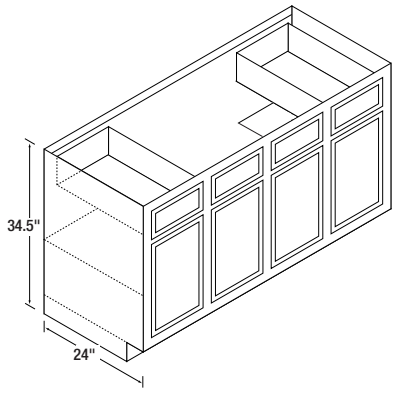

Sink Base Cabinets (SB)

Item	Chadwood Oak	Richwood Lite Oak	Bretwood Maple	Mellowood Maple
60SB	412.00	NA	471.00	471.00
72SB	450.00	NA	514.00	514.00

No shelf under sink (center section) and no back on cabinet. Combination unit consists of 15-30-15 or 18-36-18.

Sink Fronts (SF)