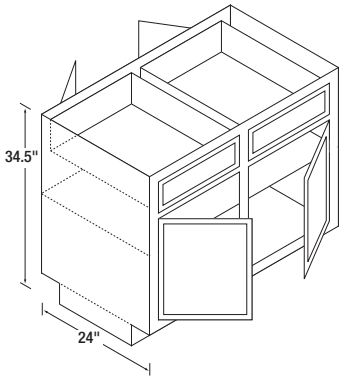

Peninsula Base Cabinets

Item	Chadwood Oak	Richwood Lite Oak	Bretwood Maple	Mellowood Maple
18B-P*	292.00	374.00	333.00	333.00
36B-P	414.00	527.00	473.00	473.00
42B-P	454.00	579.00	519.00	519.00
48B-P	479.00	610.00	547.00	547.00
42BC-P	396.00	504.00	453.00	453.00
48BC-P	425.00	538.00	485.00	485.00

*Single door.

Base Whatnot Cabinet (BWN)

Item	Chadwood Oak	Richwood Lite Oak	Bretwood Maple	Mellowood Maple
BWN 1/2	135.00	135.00	154.00	154.00

Half round is 12" deep.