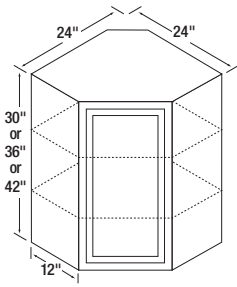

*Single door.

Cabinet Code Descriptions

For ease of ordering, the numerical designation indicates the cabinet width, the letter identifies the height.

42" High Angle Wall Cabinet (AXT)

Item	Chadwood Oak	Richwood Lite Oak	Bretwood Maple	Mellowood Maple
24AXT	288.00	368.00	333.00	333.00