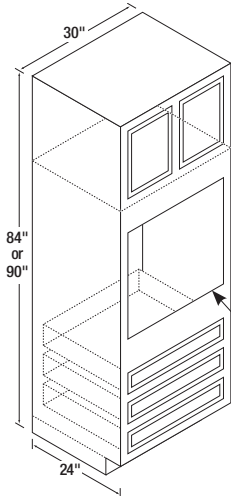

90" High Oven Cabinet (OUT)

Item	Chadwood Oak	Richwood Lite Oak	Bretwood Maple	Mellowood Maple
30OUT	845.00	1,101.00	974.00	974.00

Metal support rails included.

84" High Oven Cabinet (OU)

Item	Chadwood Oak	Richwood Lite Oak	Bretwood Maple	Mellowood Maple
30OU	676.00	881.00	774.00	774.00

Metal support rails included.

To accommodate almost every type of oven, the opening can be cut from a minimum width of 21" to a maximum width of 28.5" and a minimum height of 27.5" to a maximum height of 60" (1 or more lower drawers may need to be removed).

90" High Broom Cabinets

Item	Chadwood Oak	Richwood Lite Oak	Bretwood Maple	Mellowood Maple
18BRWT	393.00	505.00	451.00	451.00
18BRBT	460.00	591.00	529.00	529.00
24BRBT	657.00	788.00	758.00	758.00

84" High Broom Cabinets

Item	Chadwood Oak	Richwood Lite Oak	Bretwood Maple	Mellowood Maple
18BRW	314.00	404.00	358.00	358.00
18BRB	368.00	473.00	420.00	420.00
24BRB	526.00	631.00	602.00	602.00

No shelves included with broom cabinets. **Optional Shelf Kit** includes four (4) shelves and clips: 18BRW/BRWT kits @ 38.00/kit, 18BRB/18BRBT kits @ 72.00/kit, and 24BRB/BRBT kits @ 97.00/kit. 18BRW/BRWT 12" deep, 18BRB/18BRBT and 24BRB/BRBT 24" deep.