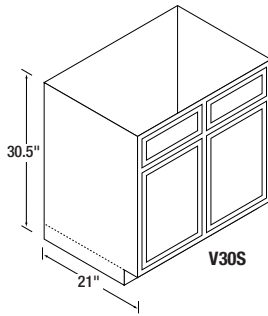

KK Door Styles

Chadwood: Solid Appalachian oak frames are joined by mortise and tenon. The recessed plywood insert is three-ply with a rotary cut red oak veneer. Drawer heads have routed finger pulls.

Richwood Lite: Door frames are made of solid oak, mortised and tenoned. The raised panel insert is made of warp-resistant engineered wood for greater stability, with a rotary cut red oak veneer. Drawer heads have routed finger pulls.

Bretwood and Mellowood Maple: Door frames are mortised and tenoned construction of solid hard maple. The recessed plywood insert is three-ply with a rotary cut hard maple veneer.

Glenwood Beech: Shaker style door frames are made of solid beech, mortised and tenoned. The recessed plywood insert is three-ply with a rotary cut hard maple veneer.

Cabinet Code Descriptions

For ease of ordering, the numerical designation indicates the cabinet width, the letter identifies the height.