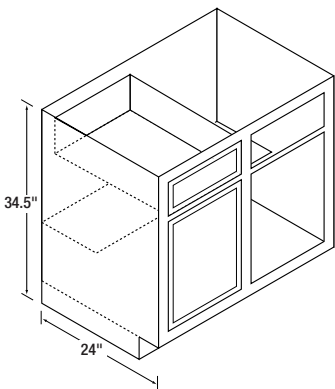

Base Corner Cabinets (BC)