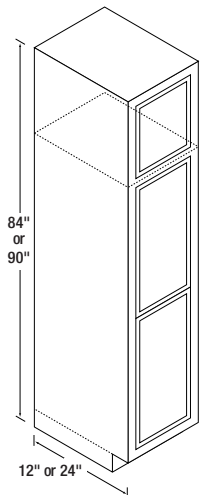

Cabinet Code Descriptions

For ease of ordering, the numerical designation indicates the cabinet width, the letter identifies the height.