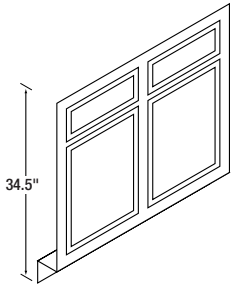

No shelf under sink (center section) and no back on cabinet. Combination unit consists of 15-30-15 or 18-36-18.

Sink Fronts (SF)

Item	Chadwood Oak	Richwood Lite Oak	Bretwood Maple	Mellowood Maple
18SF*	98.00	126.00	112.00	112.00
30SF*	128.00	159.00	NA	NA
36SF	140.00	177.00	NA	NA
42SF	153.00	198.00	NA	NA
48SF	168.00	215.00	NA	NA