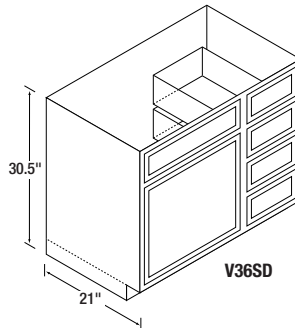

KK Door Styles

Chadwood: Solid Appalachian oak frames are joined by mortise and tenon. The recessed plywood insert is three-ply with a rotary cut red oak veneer. Drawer heads have routed finger pulls.

Richwood Lite: Door frames are made of solid oak, mortised and tenoned. The raised panel insert is made of warp-resistant engineered wood for greater stability, with a rotary cut red oak veneer. Drawer heads have routed finger pulls.

Bretwood and Mellowood Maple: Door frames are mortised and tenoned construction of solid hard maple. The recessed plywood insert is three-ply with a rotary cut hard maple veneer.

Glenwood Beech: Shaker style door frames are made of solid beech, mortised and tenoned. The recessed plywood insert is three-ply with a rotary cut hard maple veneer.

Cabinet Code Descriptions

For ease of ordering, the numerical designation indicates the cabinet width, the letter identifies the height.