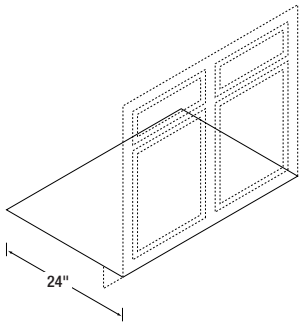

Sink Front Bottoms (SFB)

Item	Chadwood Oak	Richwood Lite Oak	Bretwood Maple	Mellowood Maple
36SFB	35.00 ea.	35.00 ea.	NA	NA
48SFB	39.00 ea.	39.00 ea.	NA	NA

Sink Front Bottoms come 6 per carton. Prices are per Sink Front Bottom.