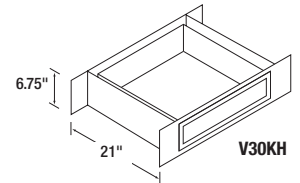

KK Door Styles

Chadwood: Solid Appalachian oak frames are joined by mortise and tenon. The recessed plywood insert is three-ply with a rotary cut red oak veneer. Drawer heads have routed finger pulls.

Richwood Lite: Door frames are made of solid oak, mortised and tenoned. The raised panel insert is made of warp-resistant engineered wood for greater stability, with a rotary cut red oak veneer. Drawer heads have routed finger pulls.

Bretwood and Mellowood Maple: Door frames are mortised and tenoned construction of solid hard maple. The recessed plywood insert is three-ply with a rotary cut hard maple veneer.

Glenwood Beech: Shaker style door frames are made of solid beech, mortised and tenoned. The recessed plywood insert is three-ply with a rotary cut hard maple veneer.