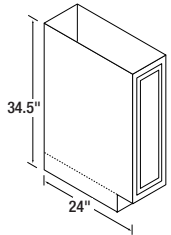

Item	Chadwood Oak	Richwood Lite Oak	Bretwood Maple	Mellowood Maple
9T	153.00	198.00	175.00	175.00