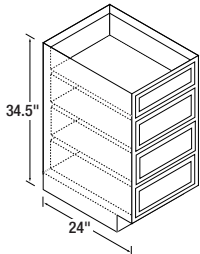

Drawer Cabinets (D)

Item	Chadwood Oak	Richwood Lite Oak	Bretwood Maple	Mellowood Maple
15D	241.00	241.00	276.00	276.00
18D	257.00	257.00	293.00	293.00
24D	285.00	285.00	326.00	326.00