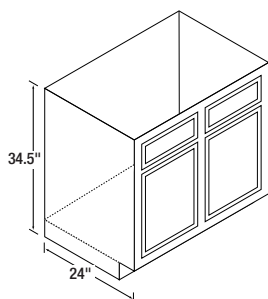

Range & Sink Base Cabinets (RBS)

Item	Chadwood Oak	Richwood Lite Oak	Bretwood Maple	Mellowood Maple
30RBS	224.00	283.00	256.00	256.00
36RBS	238.00	304.00	271.00	271.00
42RBS	255.00	324.00	290.00	290.00

Cabinet Code Descriptions

For ease of ordering, the numerical designation indicates the cabinet width, the letter identifies the height.