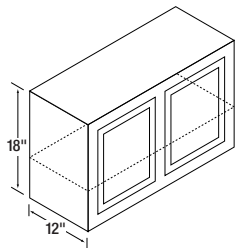

18" High Wall Cabinets (Y)

Item	Chadwood Oak	Richwood Lite Oak	Bretwood Maple	Mellowood Maple
24Y*	124.00	161.00	142.00	142.00
30Y	150.00	185.00	171.00	171.00
36Y	158.00	199.00	180.00	180.00
42Y	164.00	206.00	187.00	187.00

*Single door.