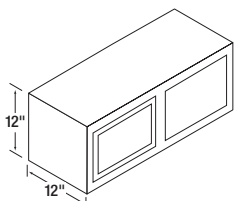

12" High Wall Corner Cabinets (X12C)

Item	Chadwood Oak	Richwood Lite Oak	Bretwood Maple	Mellowood Maple
24X12C*	97.00	107.00	114.00	114.00
36X12C*	120.00	137.00	146.00	146.00

*Single door.

Cabinet Code Descriptions

For ease of ordering, the numerical designation indicates the cabinet width, the letter identifies the height.