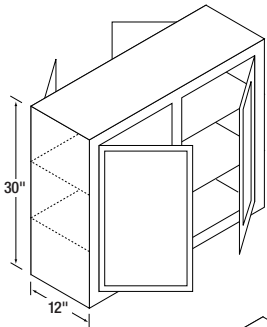

30" High Peninsula Wall Cabinets (W-P)

Item	Chadwood Oak	Richwood Lite Oak	Bretwood Maple	Mellowood Maple
18W-P*	203.00	256.00	231.00	231.00
30W-P	284.00	361.00	325.00	325.00
36W-P	320.00	408.00	365.00	365.00

*Single door.