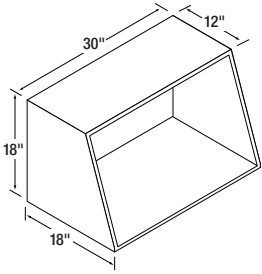

Microwave Cabinet (MW)

Item	Chadwood Oak	Richwood Lite Oak	Bretwood Maple	Mellowood Maple
30MW	135.00	135.00	154.00	154.00

For proper height, install the microwave cabinet under a 30X cabinet.

Vanity Cabinets