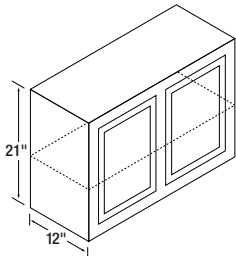

21" High Wall Cabinets (R)

Item	Chadwood Oak	Richwood Lite Oak	Bretwood Maple	Mellowood Maple
24R*	135.00	174.00	154.00	154.00
30R	159.00	201.00	181.00	181.00
36R	168.00	218.00	193.00	193.00
42R	172.00	225.00	196.00	196.00

*Single door.