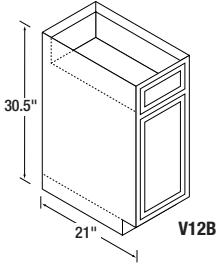

Item	Chadwood Oak	Richwood Lite Oak	Bretwood Maple	Mellowood Maple
V12B	172.00	225.00	196.00	196.00
V15D	241.00	241.00	276.00	276.00
V24S	203.00	256.00	231.00	231.00
V30S	224.00	283.00	256.00	256.00
V36SD	291.00	373.00	332.00	332.00
V42S*	303.00	384.00	346.00	346.00
V48S*	320.00	408.00	365.00	365.00
V30KH**	130.00	130.00	149.00	149.00

*Two outside working drawers.
**Can be cut down 3" on each side.