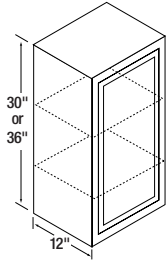

36" High Wall Cabinets (WT)

Item	Chadwood Oak	Richwood Lite Oak	Bretwood Maple	Mellowood Maple
12WT*	154.00	191.00	178.00	178.00
15WT*	159.00	199.00	183.00	183.00
18WT*	168.00	217.00	194.00	194.00
21WT*	177.00	229.00	203.00	203.00
24WT*	191.00	247.00	220.00	220.00
27WT	229.00	288.00	263.00	263.00
30WT	240.00	304.00	277.00	277.00
33WT	245.00	314.00	283.00	283.00
36WT	267.00	340.00	307.00	307.00

*Single door. Single door wall units are reversible for right or left hinging, simply turn the cabinet over.