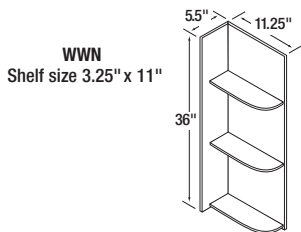

36" High Wall Whatnot Cabinet (WWN)

Item	Chadwood Oak	Richwood Lite Oak	Bretwood Maple	Mellowood Maple
WWN	107.00	107.00	121.00	121.00

Priced and packaged 2 per box. Trim to desired height & width.

Cabinet Code Descriptions

For ease of ordering, the numerical designation indicates the cabinet width, the letter identifies the height.