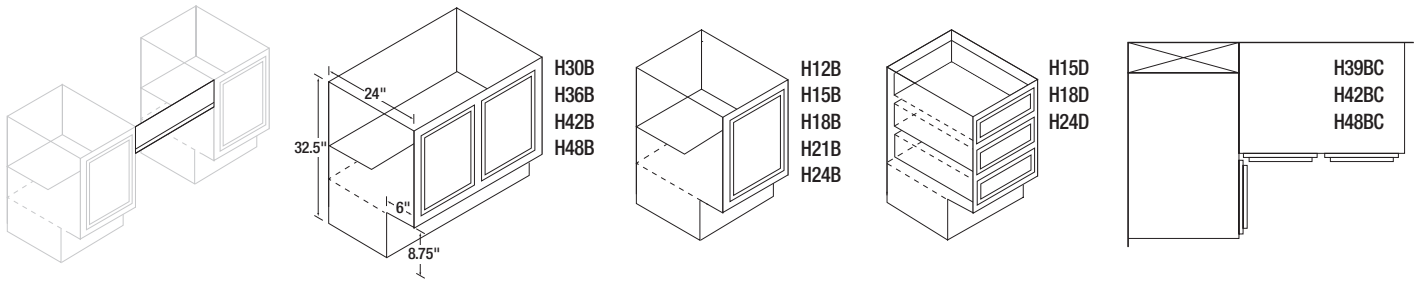

Universal Design Cabinets (H)

Universal design sink fronts, base cabinets, drawer cabinets and blind corners are available, on special order, in a limited number of sizes. Vanities are also available (28-1/2" H). Kitchen Compact's universal design cabinets have a lower overall height and extra toe space to accommodate the footrest of a wheelchair. Such cabinets are especially important for project work subject to HUD or FHA funding. Please allow a minimum of two weeks for delivery. Price is plus 10% over standard base cabinet.

Tray Cabinet (T)

Item	Chadwood Oak	Richwood Lite Oak	Bretwood Maple	Mellowood Maple
9T	153.00	198.00	175.00	175.00

Drawer Cabinets (D)

Item	Chadwood Oak	Richwood Lite Oak	Bretwood Maple	Mellowood Maple
15D	241.00	241.00	276.00	276.00
18D	257.00	257.00	293.00	293.00
24D	285.00	285.00	326.00	326.00